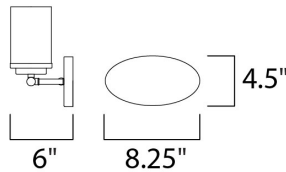

**MEASUREMENTS**

DIMENSION : 26.25" W x 9" H x 6" Ext  
 BACK PLATE : 6.75" HCO  
 CANOPY : 4.5" W x 0.79" H x 8.25" L  
 HANGING WEIGHT : 3.61 lb

**LAMPING**

INPUT VOLTAGE : 120V  
 BULB : 4 x 60W Incandescent E26 Medium , 240W Total  
 BULB INCLUDED : (Not Included)  
 DIMMABLE :  
 LIGHTING\_DIRECTION : Omni