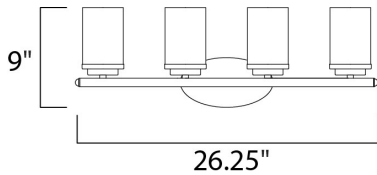

**MEASUREMENTS**

DIMENSION : 26.25" W x 9" H x 6" Ext  
 BACK PLATE : 6.75" HCO  
 CANOPY : 4.5" W x 0.79" H x 8.25" L  
 HANGING WEIGHT : 3.61 lb

**LAMPING**

INPUT VOLTAGE : 120V  
 BULB : 4 x 60W Incandescent E26 Medium , 240W Total  
 BULB INCLUDED : (Not Included)  
 DIMMABLE :  
 LIGHTING\_DIRECTION : Omni